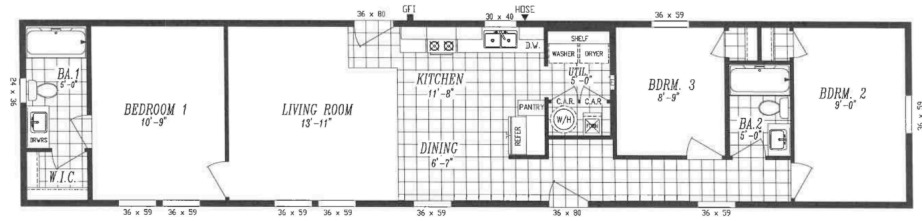

THE COLUMBIA RIVER SERIES

The Columbia River

1010

15' x 72'

DIMENSIONS

1,080 sf

LIVING SPACE

3

BEDROOMS

2

BATHROOMS

OVERVIEW

Versatile but Huge 3
Bedroom Single wide

Heritage Home Center

(425) 353-5464

or Request Firm Quote

EMAIL US

01 FLOOR PLAN

1,080 SQ FT · 15' x 72'

02 FRONT ELEVATION

FRONT SIDEWALL

REAR SIDEWALL

STD. FRONT ENDWALL

REAR ENDWALL

The Columbia River 1010

3 Bedrooms | 2 Bathrooms | 1,080 sq ft

STANDARD FEATURES

- ✓ Energy Star Rating on home
- ✓ LP Smartside Panel Siding
- ✓ Weather Resistant House Wrap Under Siding
- ✓ Large Dormer with Board and Batten Accent Area
- ✓ Oversized Eaves and Overhangs
- ✓ Architectural Shingles with Lifetime Warranty (Limited)
- ✓ Sherwin Williams Paint - Interior and Exterior
- ✓ Tape and Texture with Square Corner Drywall
- ✓ Baseboard Molding in Vinyl Floor Areas
- ✓ 9' Tall Flat Ceilings
- ✓ Hardwood Cabinets with 42" Tall Overhead Cabinets
- ✓ 6" Recessed LED Lighting
- ✓ Ceiling Fan Ready in Living Room and Family Room
- ✓ Fiberglass Tubs and Showers
- ✓ Pfister Faucets Throughout
- ✓ Congoleum LUX Vinyl Flooring
- ✓ Shaw 25 ounce Stain Resistant Carpet
- ✓ Kwikset Door Hardware
- ✓ 6 Panel Front Door & 9 Lite Rear Door
- ✓ ecobee Smart Thermostat
- ✓ Carrier SmartComfort Electric Furnace
- ✓ 2"x6" Exterior Walls
- ✓ 2"x4" Interior Walls