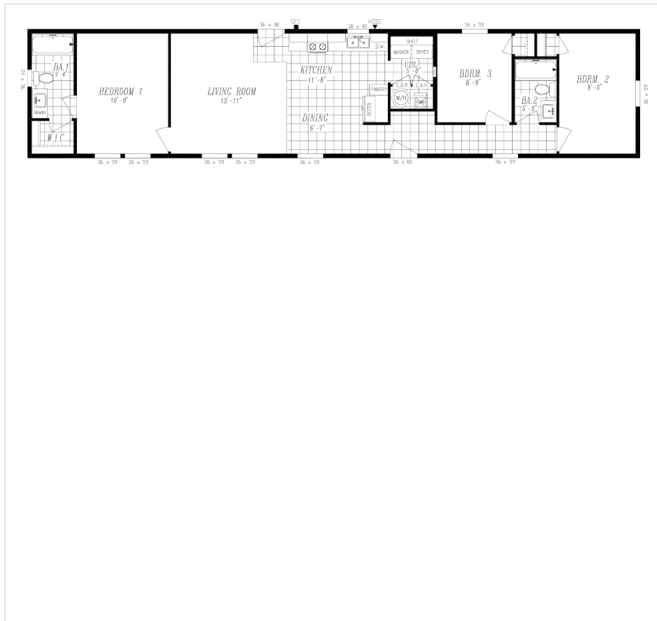

The Columbia River 1010

3 Bedrooms | 2 Bathrooms | 1,080 sq ft

Photo Gallery

Photo 1

Heritage Home Center
Washington's Price and Volume Leader

(425) 353-5464

— CALL TO TOUR

[Request Firm Quote](#)

— EMAIL US

Features/specs subject to change.